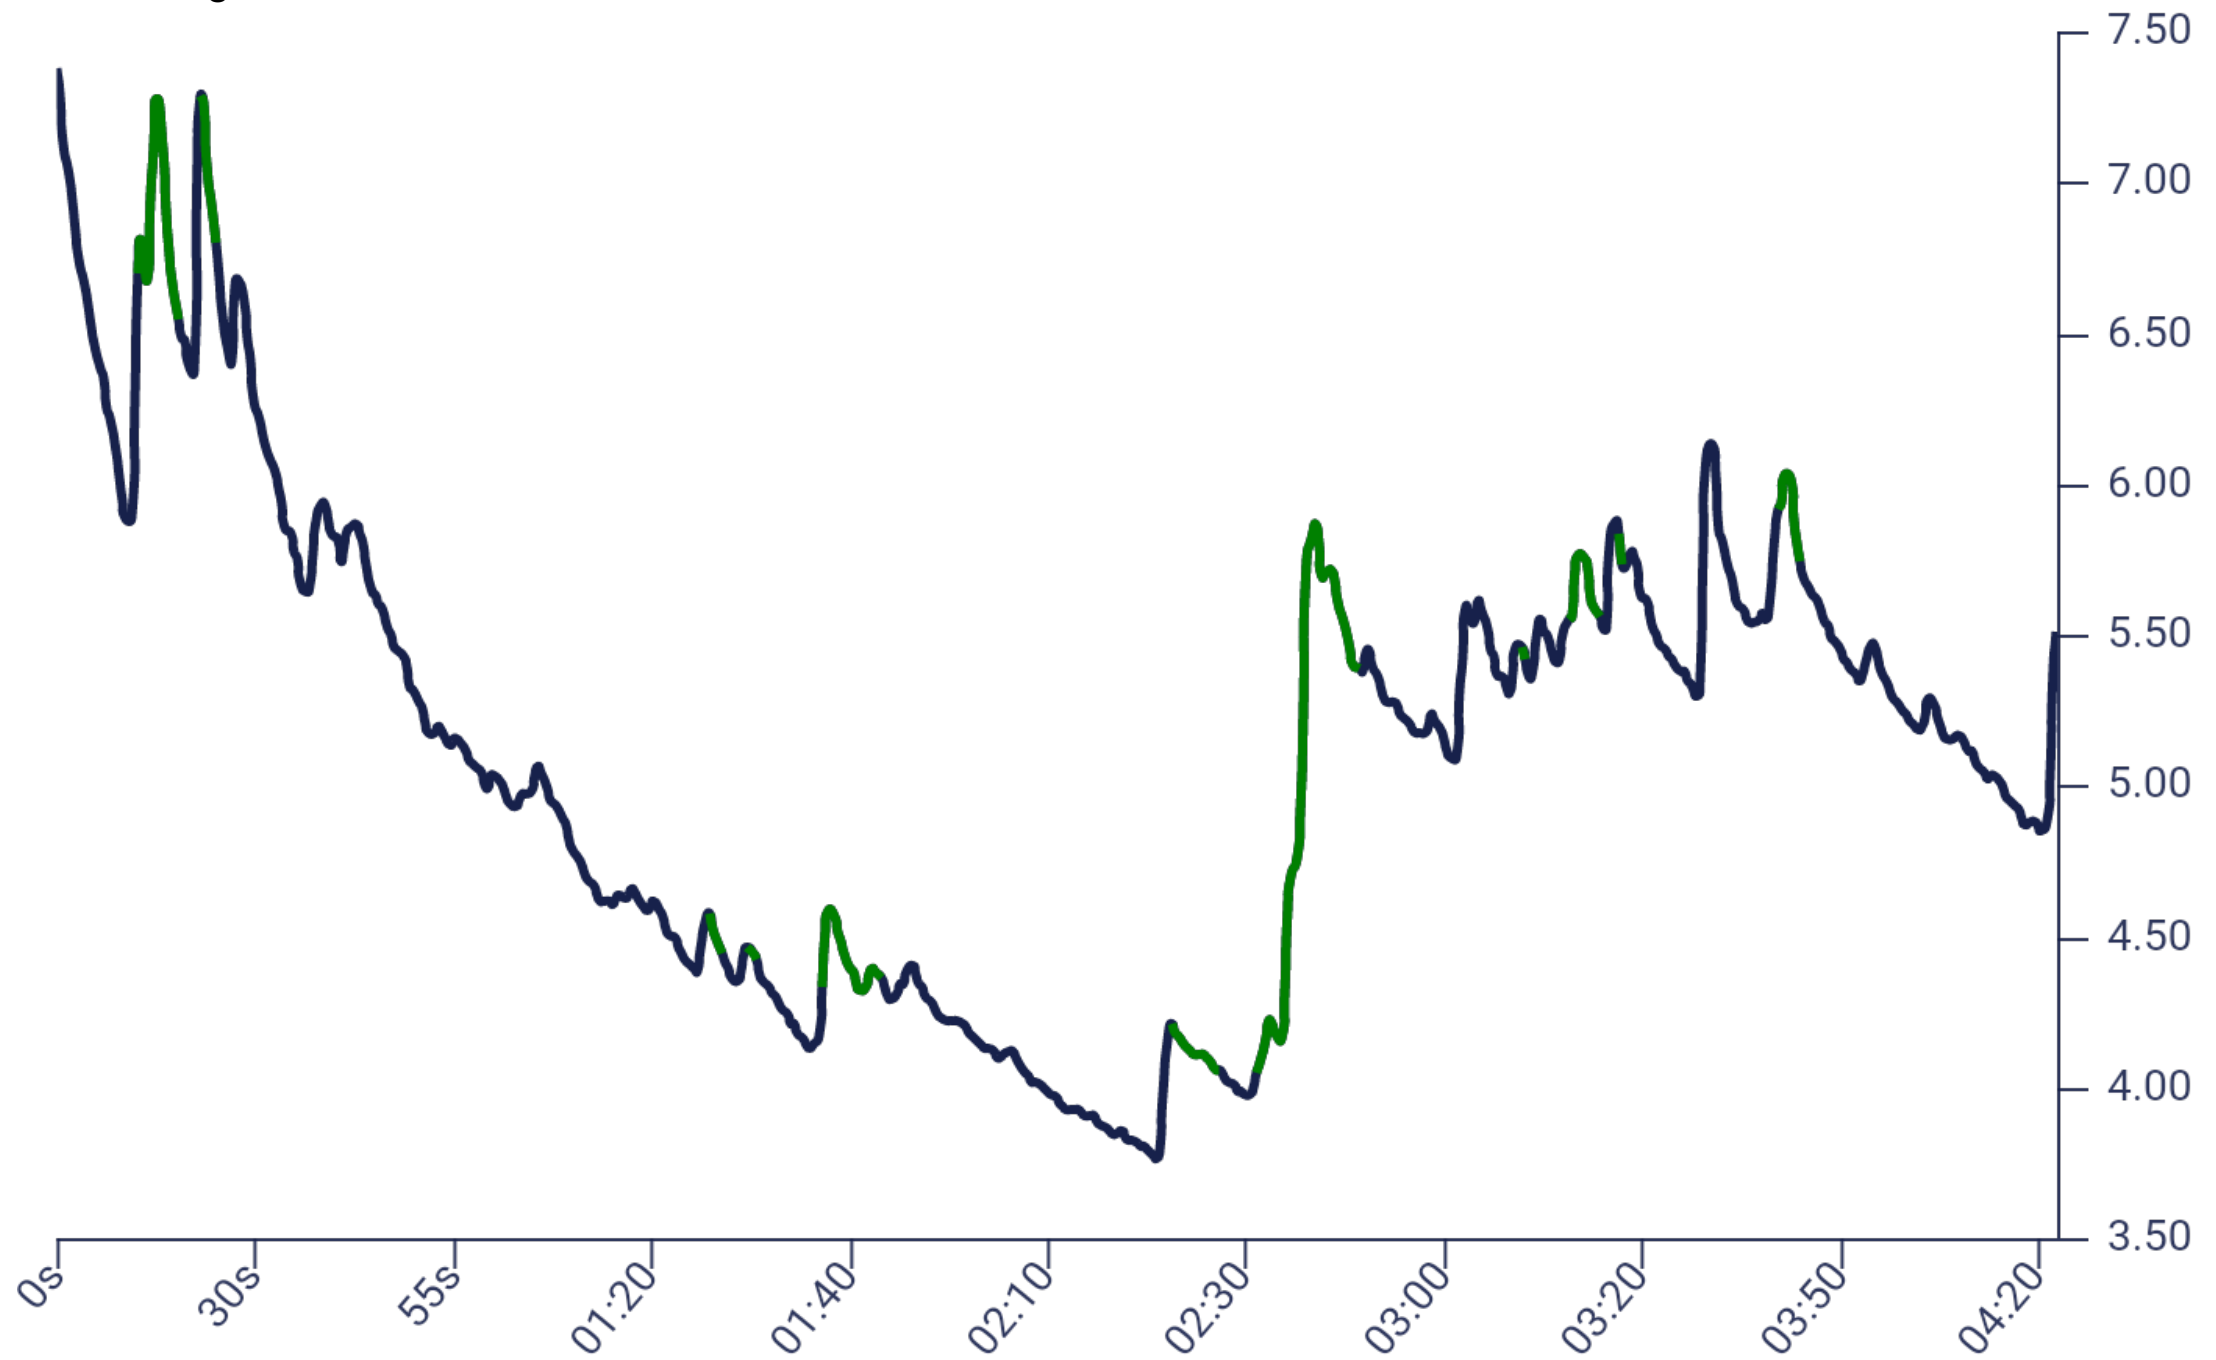

Recording-30062022-154607

Recording-30062022-154607

Recording-30062022-154607

DATE (HH:MM:SS)

30.06.22 15:46:07

TIME (HH:MM:SS)

00:04:17

TIME INCREASE (HH:MM:SS)

00:00:54

TIME STEADY (HH:MM:SS)

00:00:17

TIME DECREASE (HH:MM:SS)

00:03:05

MAXIMUM

7.38 μ S

MINIMUM

3.76 μ S

DIFFERENCE MIN/MAX

3.62 μ S

TOTAL SCR

13 SCR

% of SCR OF SESSION

19.17

AVERAGE OF SESSION