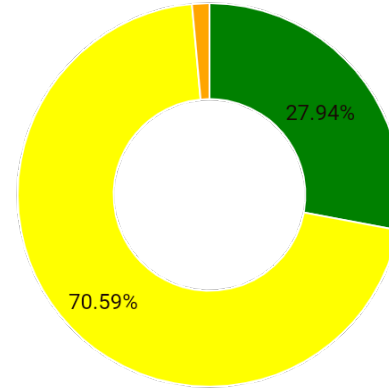

Recording-30062022-154607

Recording-30062022-154607

Recording-30062022-154607

DATE (HH:MM:SS)

30.06.22 15:46:07

TIME (HH:MM:SS)

00:04:17

TIME INCREASE (HH:MM:SS)