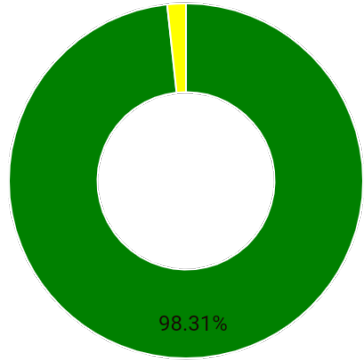

Recording-30062022-154607

Recording-30062022-154607

Recording-30062022-154607

DATE (HH:MM:SS)

30.06.22 15:46:07

TIME (HH:MM:SS)

00:04:17

TIME INCREASE (HH:MM:SS)

00:00:54

TIME STEADY (HH:MM:SS)

00:00:17

TIME DECREASE (HH:MM:SS)

00:03:05

MAXIMUM

7.38 μ S

MINIMUM