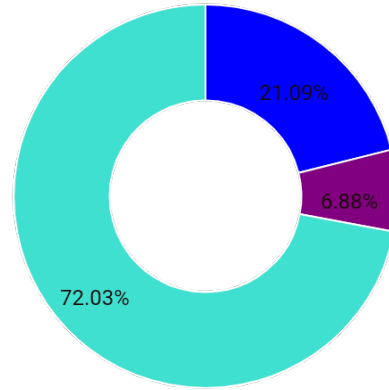

Recording-30062022-154607

Recording-30062022-154607

Recording-30062022-154607

DATE (HH:MM:SS)

30.06.22 15:46:07

TIME (HH:MM:SS)

00:04:17

TIME INCREASE (HH:MM:SS)